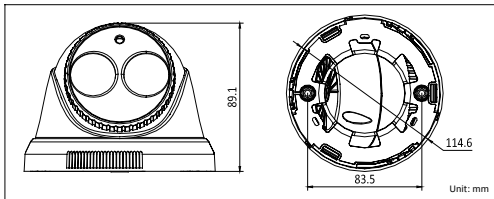

DS-2CC52C2S-IT3P HD720p EXIR Dome Camera

EXIR

Key features

- HD720p video output
- True Day/Night
- Up to 40m IR Distance with EXIR technology
- IP66 Weatherproof

Dimensions

DS-2CC52C2S-IT3P	
Camera	
Image Sensor	1/3" Progressive Scan CMOS
Effective Pixels	1280(H)*720(V)
Min. Illumination	0.01 Lux @(F1.2,AGC ON), 0 Lux with IR
Shutter Time	1/100 s to 1/100,000 s
Lens	3.6mm (2.8mm, 6mm, 8mm, 12mm, 16mm optional)
	Angle of View: 78.8°(3.6mm), 103°(2.8mm), 51.2°(6mm), 37.6°(8mm), 24.6°(12mm), 18.8°(16mm)
Lens Mount	M12
Angle Adjustment	Pan: 0 - 360°, Tilt: 0 - 90°, Rotation: 0 - 360°
Day & Night	ICR
Synchronization	Internal synchronization
Video Frame Rate	720p@25fps/720p@30fps
HD Video Output	SMPTE292M (HD-SDI)
General	
Working Temperature/Humidity	-10 °C - 60 °C (14 °F - 140 °F) Humidity 90% or less (non-condensing)
Power Supply	12V DC±10%
Power Consumption	Max. 6W
Weather Proof Ratings	IP66
IR Range	40 meters
Dimension	Φ114.6 × 89.1mm(Φ4.5" × 3.5")
Weight	250 g (0.55lb)